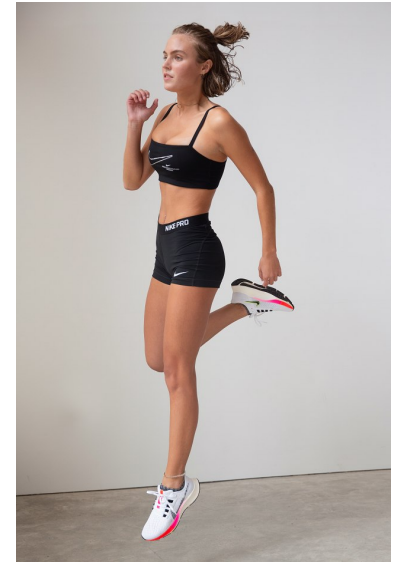

EDEN DALTON

REACTION
MODELS AND TALENT

Height 5'8" Bust 32" D Waist 24.5" Hips 35.5" Shoe 8 US

4072 N Williams Ave Suite A
Portland, OR 9722

booking@reactionmodels.com
503.860.0228