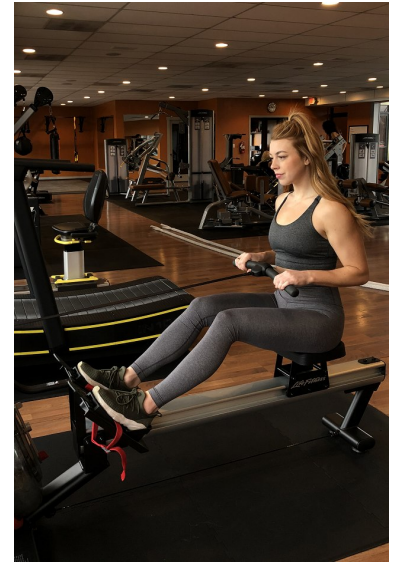

ALLYSSA DARLING

REACTION
MODELS AND TALENT

Height 5'8.5" Bust 36" B/C Waist 27" Hips 37" Shoe 7.5 US Hair Red Eyes Brown

811 SE Stark St. #300
Portland, OR 97214

booking@reactionmodels.com
503.860.0228