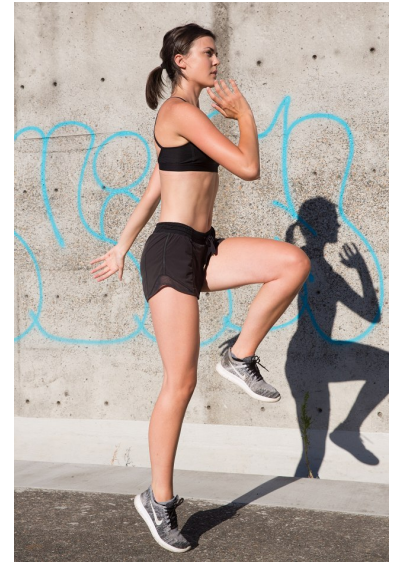

EMILY SCHAEFERS

Height 5'9.5" Bust 34" B/C Waist 26" Hips 37.5" Shoe 9.5 US

811 SE Stark St. #300
Portland, OR 97214

booking@reactionmodels.com
503.860.0228

REACTION
MODELS AND TALENT