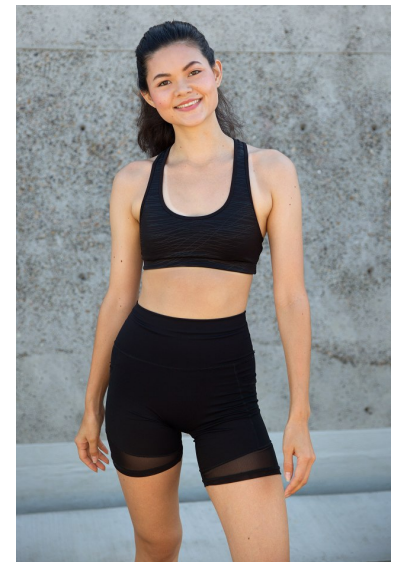

MARIA BODWELL

REACTION
MODELS AND TALENT

Height 5'10" Bust 32" A/B Waist 26" Hips 37.5" Shoe 9.5 US

811 SE Stark St. #300
Portland, OR 97214

booking@reactionmodels.com
503.860.0228