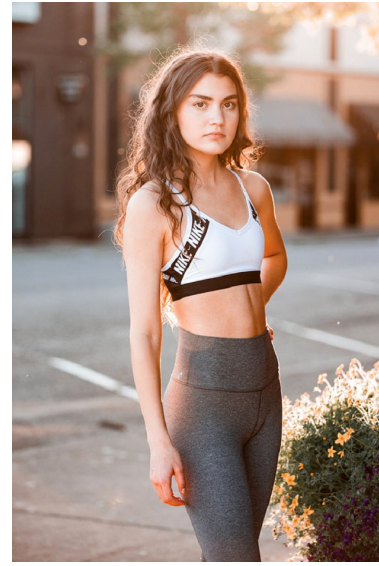

ALYSSA DREYER

REACTION
MODELS AND TALENT

Height 5'7" Bust 32" A Waist 24" Hips 34" Shoe 7.5 US

811 SE Stark St. #300
Portland, OR 97214

booking@reactionmodels.com
503.860.0228