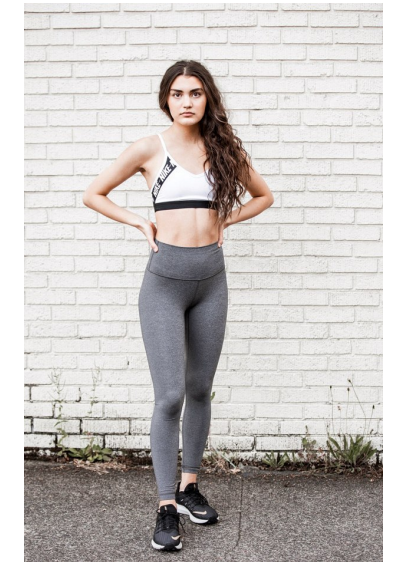

ALYSSA DREYER

REACTION
MODELS AND TALENT

Height 5'7" Bust 32" A Waist 24" Hips 34" Shoe 7.5 US

811 SE Stark St. #300
Portland, OR 97214

booking@reactionmodels.com
503.860.0228