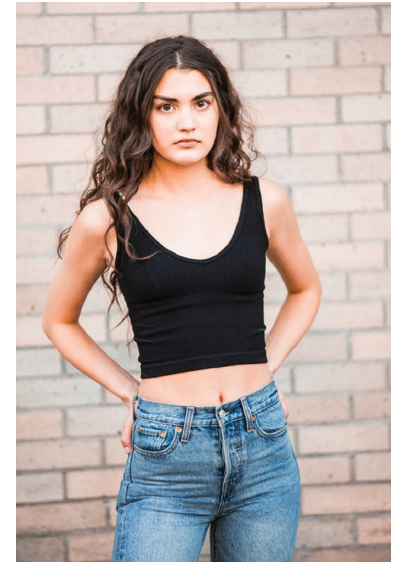

ALYSSA DREYER

REACTION
MODELS AND TALENT

Height 5'7" Bust 32" A Waist 24" Hips 34" Shoe 7.5 US

811 SE Stark St. #300
Portland, OR 97214

booking@reactionmodels.com
503.860.0228