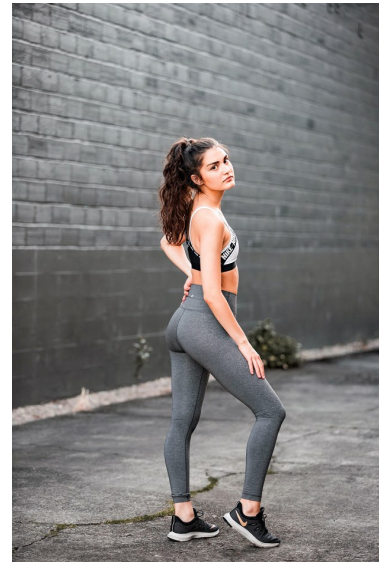

ALYSSA DREYER

REACTION
MODELS AND TALENT

Height 5'7" Bust 32" A Waist 24" Hips 34" Shoe 7.5 US

811 SE Stark St. #300
Portland, OR 97214

booking@reactionmodels.com
503.860.0228