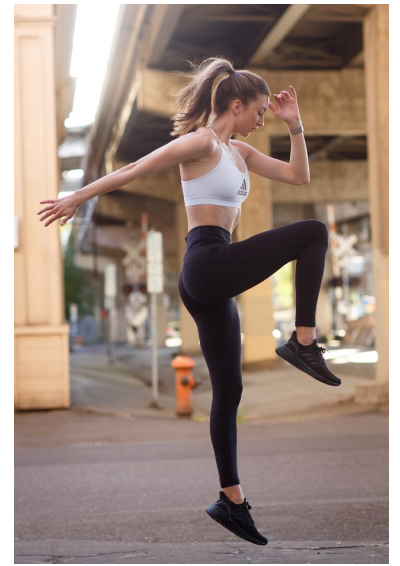

EDEN BALL

**REACTION**  
MODELS AND TALENT

Height 5'11" Bust 34" C/D Waist 26" Hips 36" Shoe 8.5 US Hair Brown Eyes Green

811 SE Stark St. #300  
Portland, OR 97214

booking@reactionmodels.com  
503.860.0228