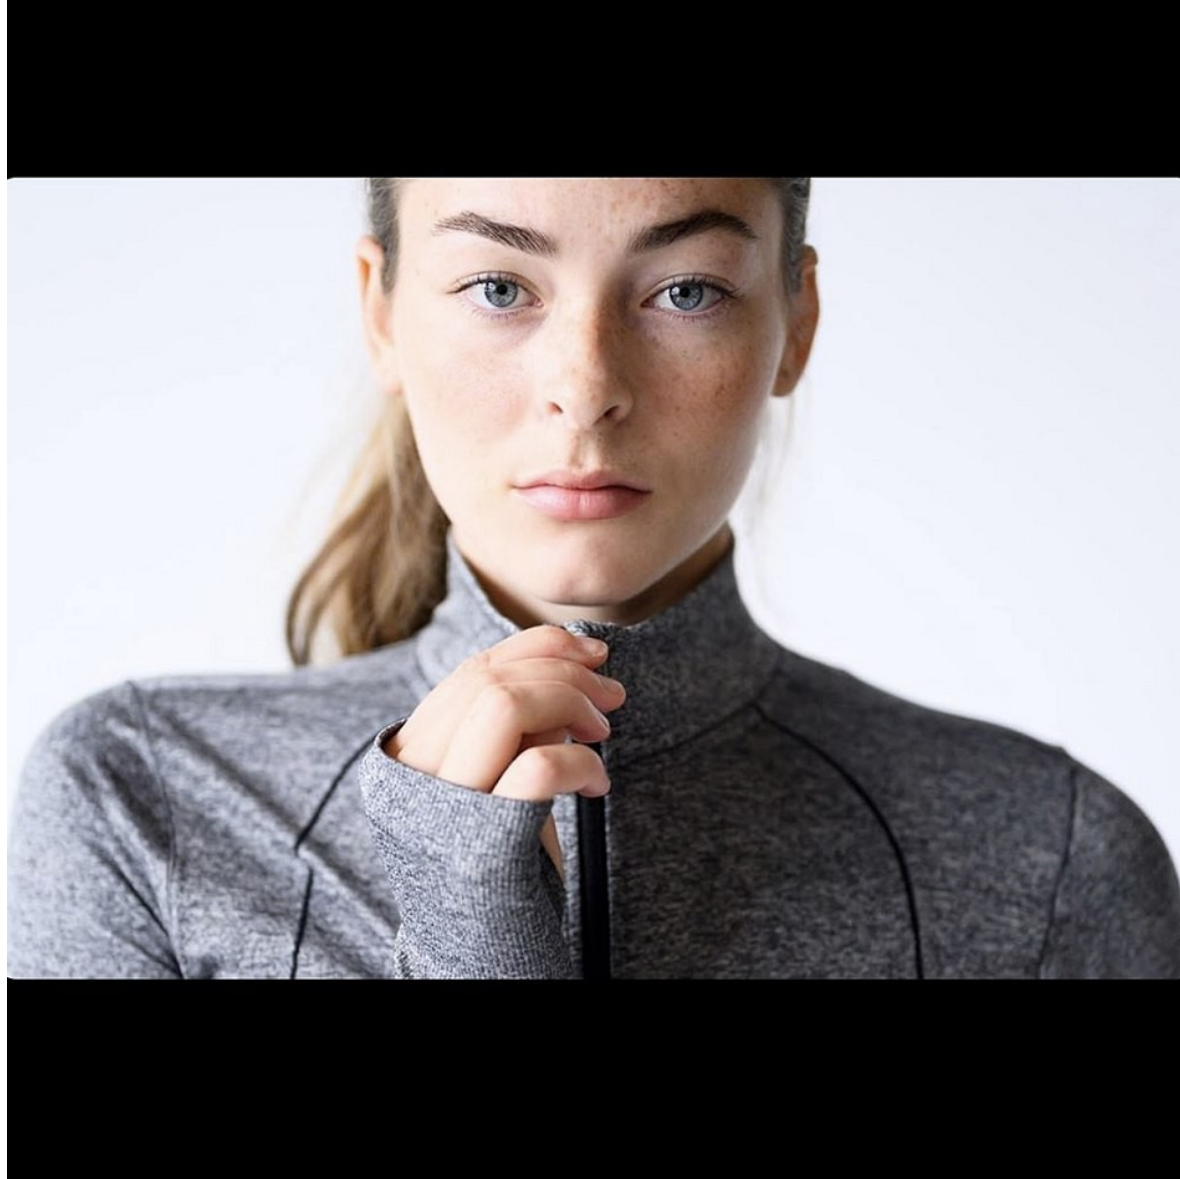

CIERRA SPECK

Height 5'9" Bust 34" B Waist 26.5" Hips 36" Dress 6 US Shoe 9 US Hair Brown Eyes Blue

CIERRA SPECK

Height 5'9" Bust 34" B Waist 26.5" Hips 36" Dress 6 US Shoe 9 US Hair Brown Eyes Blue

CIERRA SPECK

Height 5'9" Bust 34" B Waist 26.5" Hips 36" Dress 6 US Shoe 9 US Hair Brown Eyes Blue

CIERRA SPECK

Height 5'9" Bust 34" B Waist 26.5" Hips 36" Dress 6 US Shoe 9 US Hair Brown Eyes Blue

CIERRA SPECK

Height 5'9" Bust 34" B Waist 26.5" Hips 36" Dress 6 US Shoe 9 US Hair Brown Eyes Blue

CIERRA SPECK

Height 5'9" Bust 34" B Waist 26.5" Hips 36" Dress 6 US Shoe 9 US Hair Brown Eyes Blue