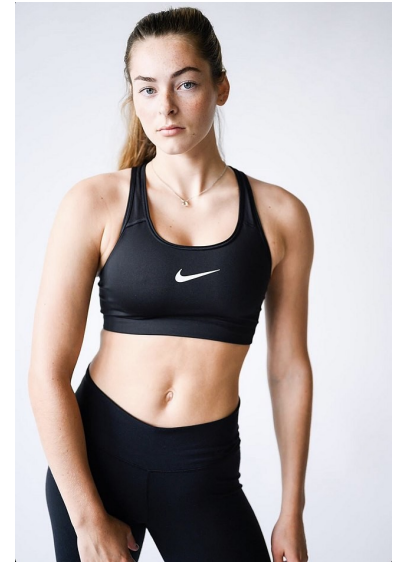

CIERRA SPECK

**REACTION**  
MODELS AND TALENT

Height 5'9" Bust 34" B Waist 26.5" Hips 36" Dress 6 US Shoe 9 US Hair Brown  
Eyes Blue

811 SE Stark St. #300  
Portland, OR 97214

booking@reactionmodels.com  
503.860.0228