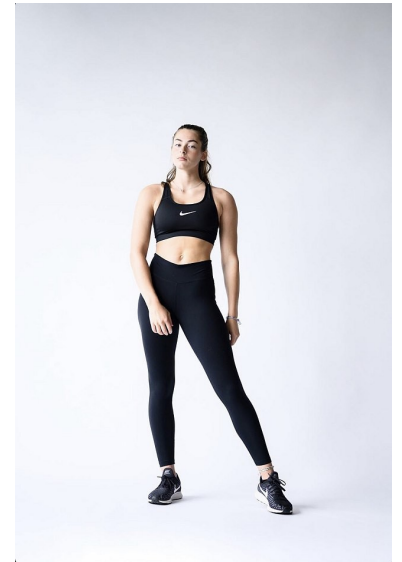

CIERRA SPECK

**REACTION**  
MODELS AND TALENT

Height 5'9" Bust 34" B Waist 26.5" Hips 36" Dress 6 US Shoe 9 US Hair Brown  
Eyes Blue

811 SE Stark St. #300  
Portland, OR 97214

booking@reactionmodels.com  
503.860.0228