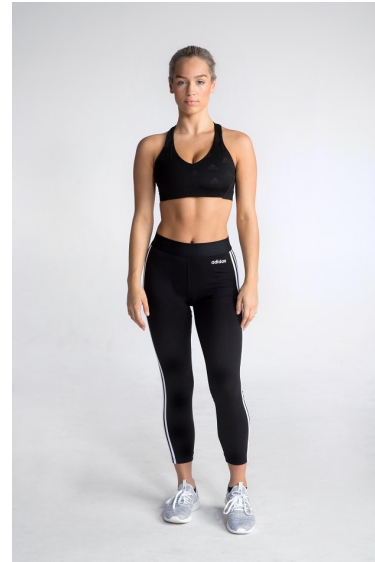

MORGAN JOHNSON

REACTION
MODELS AND TALENT

Height 5'9" Bust 34" C/D Waist 27" Hips 37" Shoe 8.5 US Hair Blonde Eyes Blue

811 SE Stark St. #300
Portland, OR 97214

booking@reactionmodels.com
503.860.0228