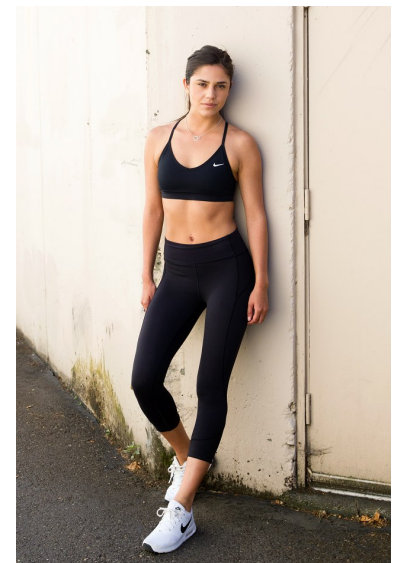

LILLY HEAGLE

REACTION
MODELS AND TALENT

Height 5'9" Bust 32" A Waist 26" Hips 36" Shoe 7.5 US Hair Brown Eyes Brown

811 SE Stark St. #300
Portland, OR 97214

booking@reactionmodels.com
503.860.0228