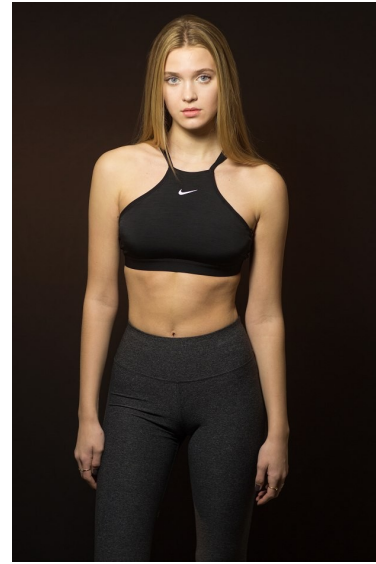

JADE MERVAR

REACTION
MODELS AND TALENT

Height 5'9" Bust 34" C Waist 26" Hips 37" Shoe 9.5 US Hair Blonde Eyes Blue

811 SE Stark St. #300
Portland, OR 97214

booking@reactionmodels.com
503.860.0228