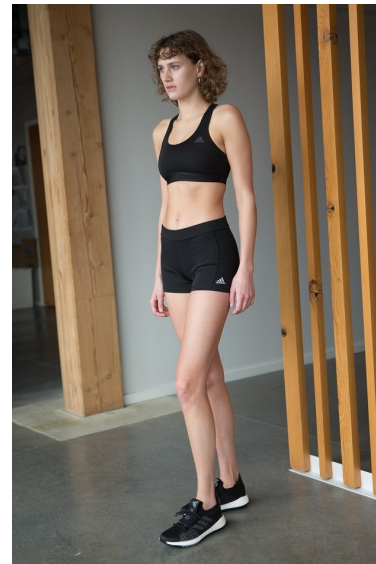

JULIA KENYON

REACTION
MODELS AND TALENT

Height 5'11" Bust 34" C Waist 24.5" Hips 35.5" Shoe 10 US Hair Brunette Eyes Blue

811 SE Stark St. #300
Portland, OR 97214

booking@reactionmodels.com
503.860.0228