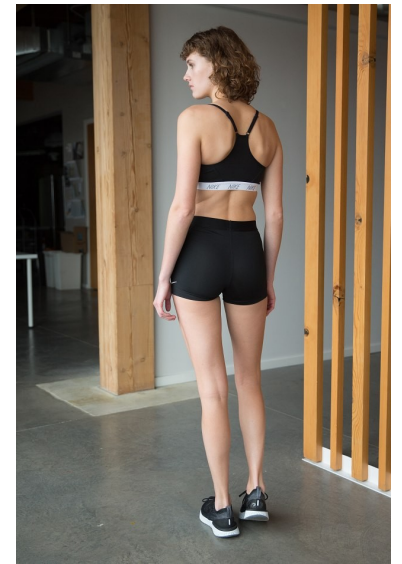

JULIA KENYON

REACTION
MODELS AND TALENT

Height 5'11" Bust 34" C Waist 24.5" Hips 35.5" Shoe 10 US Hair Brunette Eyes Blue

811 SE Stark St. #300
Portland, OR 97214

booking@reactionmodels.com
503.860.0228