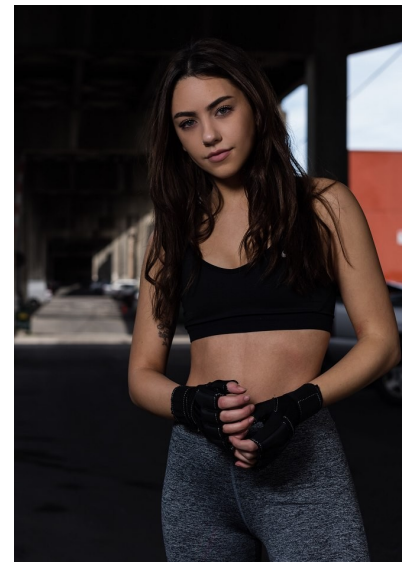

NATALIE JOUBLIN

REACTION
MODELS AND TALENT

Height 5'8" Bust 32" B Waist 27.5" Hips 39.5" Shoe 7.5 US Hair Brown
Eyes Blue/Green

811 SE Stark St. #300
Portland, OR 97214

booking@reactionmodels.com
503.860.0228